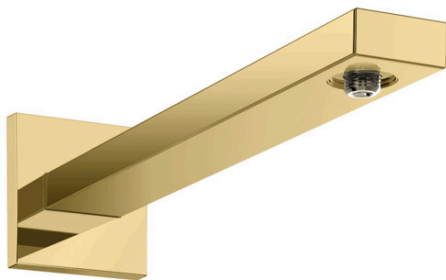

Shower arm square 39 cm
 Surfaces: **Polished Gold Optic** Article Number: **27694990**

Description

product features

- length: 390 mm
- installation type: exposed installation
- connection thread G 1/2
- connection dimension DN15

Design awards

Product image

Scale drawing

Shower arm square 39 cm
Surfaces: **Polished Gold Optic** Article Number: **27694990**

Exploded Drawing

Year of production: >04/20

Shower arm square 39 cm
 Surfaces: **Polished Gold Optic** Article Number: **27694990**