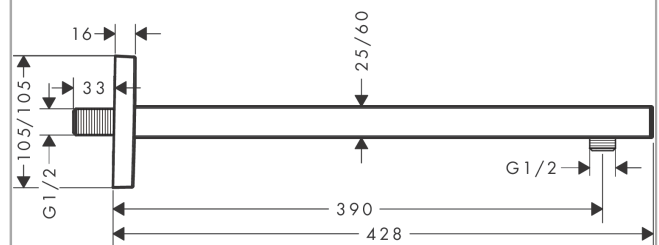

Shower arm square 39 cm
 Surfaces: **Polished Gold Optic** Article Number: **27694990**

Description

product features

- length: 390 mm
- installation type: exposed installation
- connection thread G 1/2
- connection dimension DN15

Design awards

Product image

Scale drawing

Shower arm square 39 cm
Surfaces: **Polished Gold Optic** Article Number: **27694990**

Exploded Drawing

Year of production: >04/20

Shower arm square 39 cm
 Surfaces: **Polished Gold Optic** Article Number: **27694990**

Spare part list

Year of production: >04/20

Pos.	Description	Article Number	Price	PU
1	mounting set	96179000	-	1
2	wall flange	93441000	-	1
3	O-ring 6x2	98458000	-	1
4	connecting thread	93416000	-	1
5	escutcheon	93126990	-	1
6	screw	93431000	-	1
7	shower arm	93221990	-	1