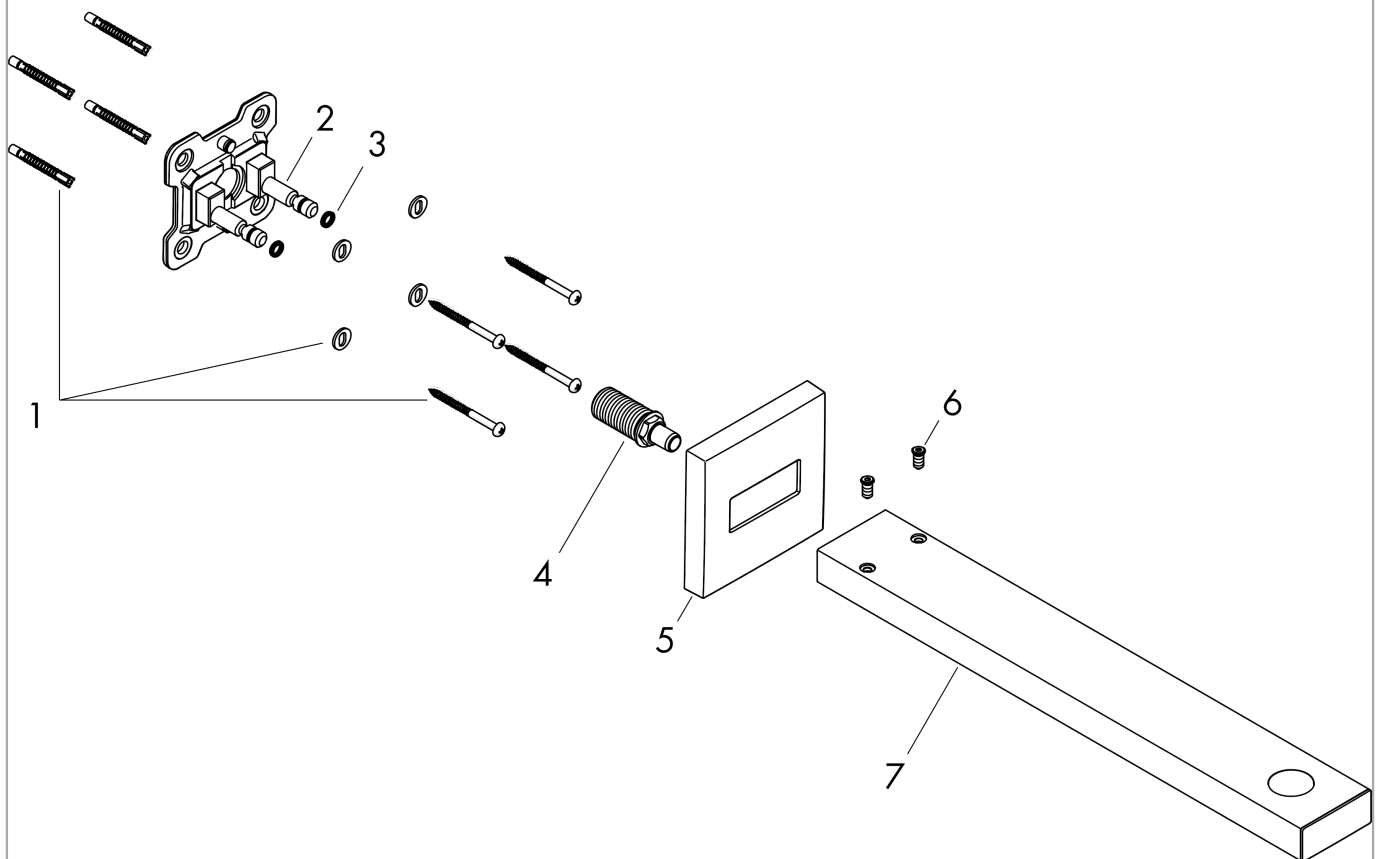

Shower arm square 39 cm
 Surfaces: **Polished Gold Optic** Article Number: **27694990**

Description

product features

- length: 390 mm
- installation type: exposed installation
- connection thread G 1/2
- connection dimension DN15

Design awards

Product image

Scale drawing

Shower arm square 39 cm
Surfaces: **Polished Gold Optic** Article Number: **27694990**

Exploded Drawing

Year of production: >04/20

Shower arm square 39 cm
 Surfaces: **Polished Gold Optic** Article Number: **27694990**

Spare part list

Year of production: >04/20

Pos.	Description	Article Number	Price	PU
1	mounting set	96179000	-	1
2	wall flange	93441000	-	1
3	O-ring 6x2	98458000	-	1
4	connecting thread	93416000	-	1
5	escutcheon	93126990	-	1
6	screw	93431000	-	1
7	shower arm	93221990	-	1